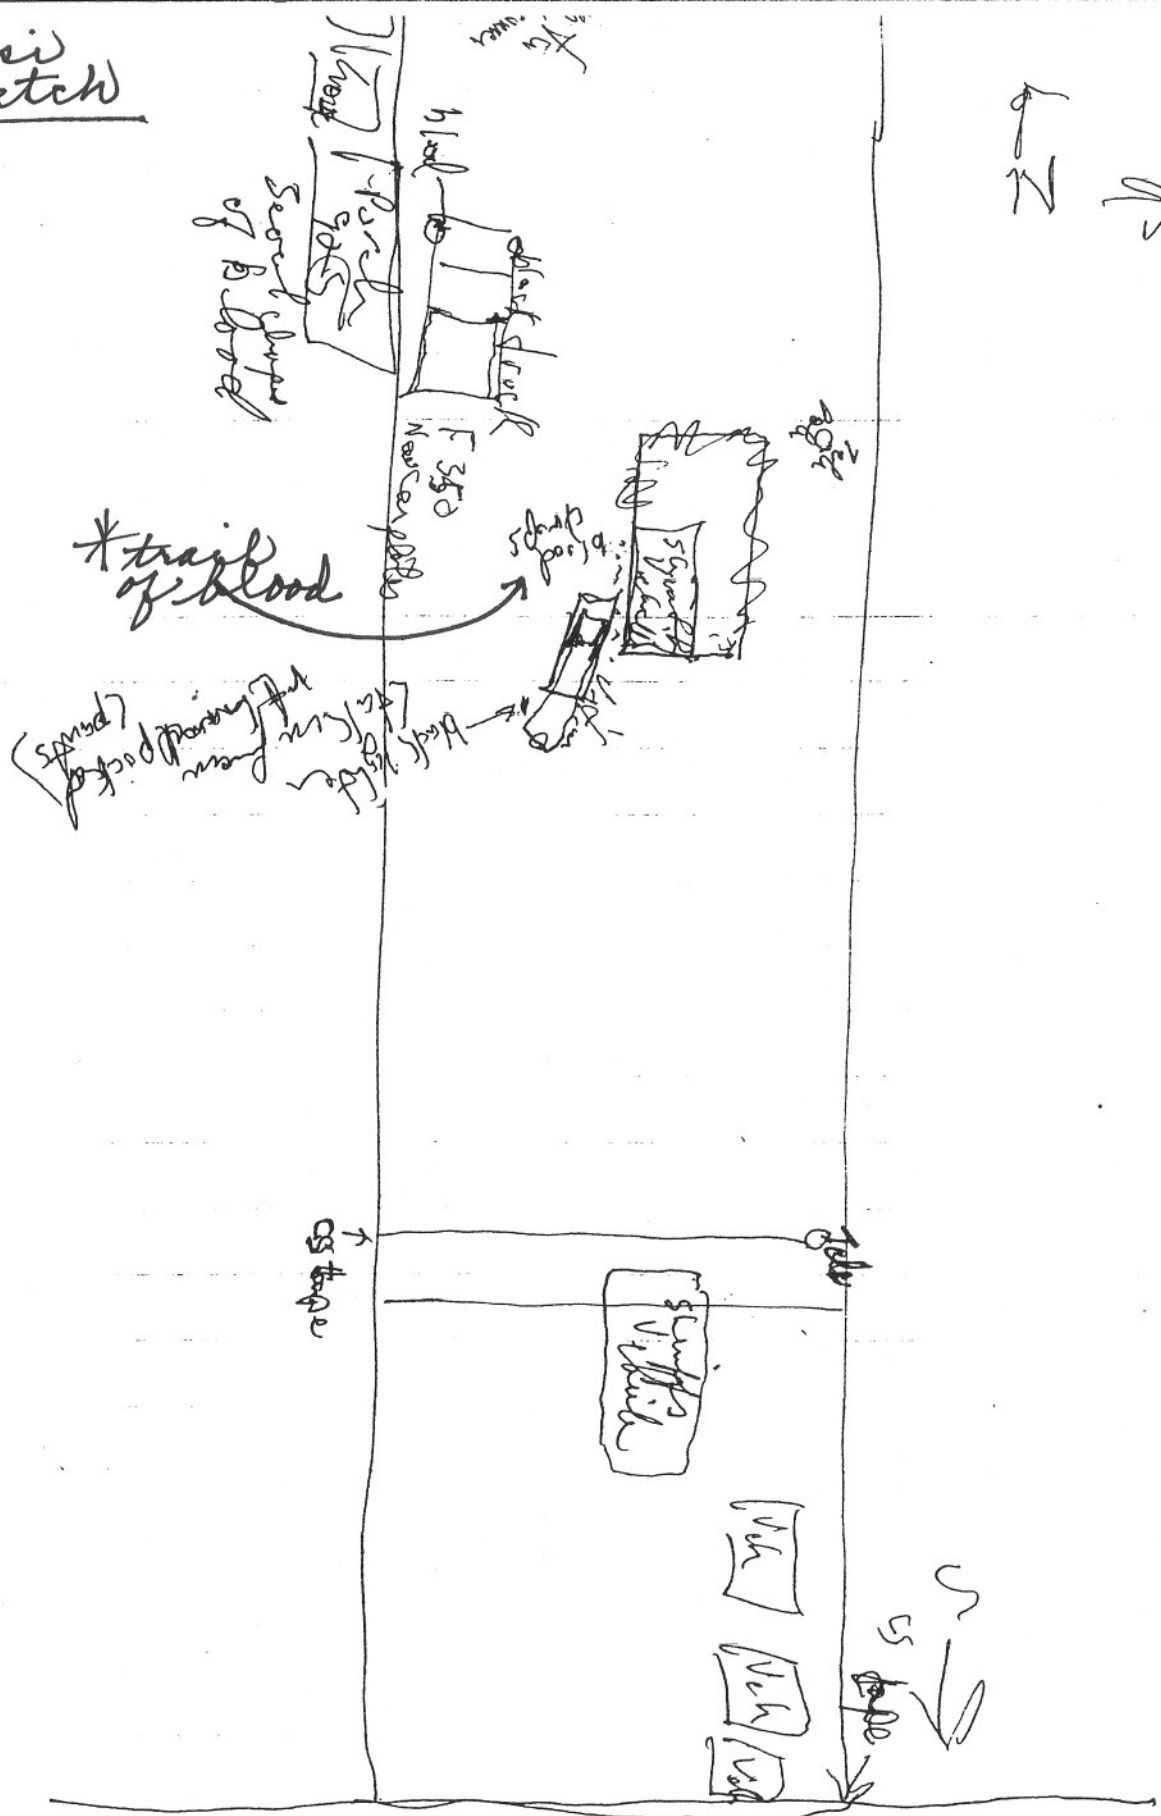

Disin sketch

New garage  
Search papers  
of blood

h wall

Garage door  
F 350

New garage

\* Trail of blood

Workshop

Back garden  
Back garden  
with lawn  
(paved)

Pole  
CS range

Storage

Vik

Vik

Vik

CS range

Diasis  
notes

6:18 uncover body (face up), ~~no shoes~~ <sup>barefoot</sup> ~~lots of~~ <sup>lots of</sup> scuffs to the feet  
lightly dressed  
light brown jacket over blue shirt)  
"uuu" tattoo below navel (4")  
blood on back of left hand  
left pant leg torn at knee - some blood present  
bloody hole just above scap  
hole in chest several inches below right nipple

\*

trail of blood drops on dirt between patrol car and body

body removed 6:55 AM

Final contact with Sgt. Moore & Commander Williamson  
Depart scene 7:40